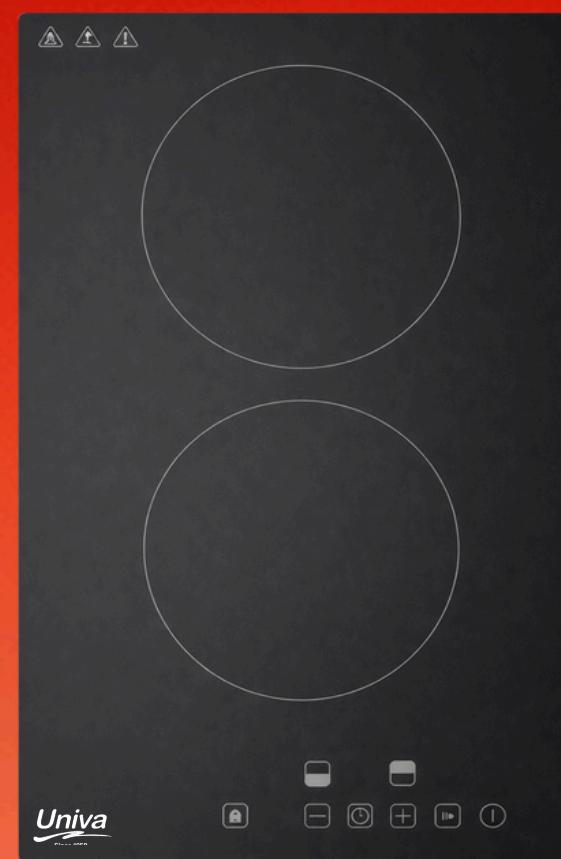

Univa

WWW.UNIVA.CO.ZA

2 PLATE DOMINO HOB

UNIVA CERAN TOUCH CONTROL HOB UDH02TC-2

**BUY LOCAL
SUPPORT LOCAL**

Minimalistic Control Panel

2 PLATE WITH TOUCH CONTROL DOMINO CERAN HOB

UDH02TC-2

The Univa Touch Control Domino Range combines sophisticated design with dependable performance in a smart, compact cooking solution. Featuring two high-quality Ceran plates, it delivers fast, efficient heat distribution for consistent cooking results. Its sleek touch control system brings modern innovation and effortless precision together, giving you complete control at your fingertips. Perfectly suited to contemporary compact kitchens, this stylish hob maximises space without compromising on performance. Experience reliable, high-speed cooking with Southern Africa's trusted appliance brand.

Easy Clean

Hot Surface Warning

Touch Control

Modern Ceran Finish

Pause Button

PRODUCT DETAILS

Body Dimensions (mm)		
Height: 45	Width: 290	Depth: 520
Package Dimensions (mm)		
Height: 103	Width: 358	Depth: 565
Weight (kg)	Weight (kg)	Colour
N.W.: 5	G.W.: 6	Black Ceran
BARCODE: 6009608401091		